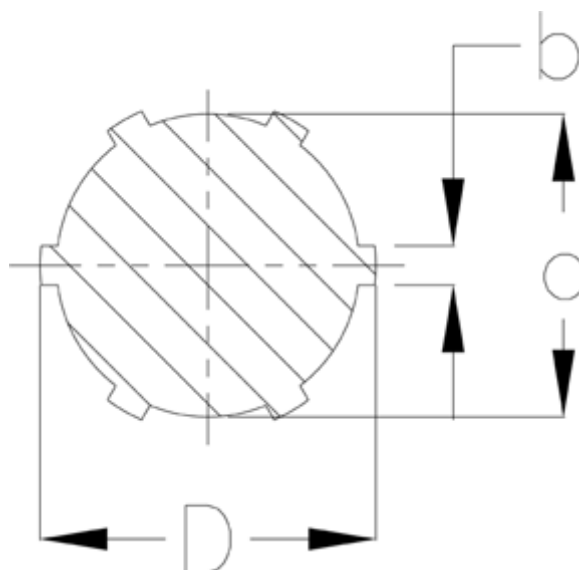

Article number: 0752411500

Description: Spline shaft 1000524001  
B6 x 11 x 14 length 1500

## Measures

---

b = 3

d = 11

D = 14

Description = B 6x11x14

Length = 1500